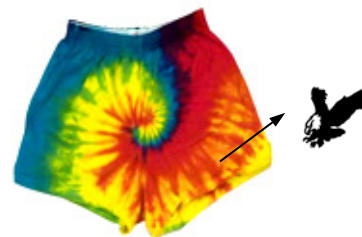

Total number of items ordered: _____

Please add all subtotals for a grand total: _____

Paid Check #: _____

Students Name: _____

Parent email: _____

Please print clearly

Phone #: _____

EMMS Homeroom Teacher: _____ Grade: _____

Non EMMS students / Home school: _____ Teacher: _____

Make checks payable to EMMS PTA and send to school with the order form in an envelope marked "EMMS SPIRIT WEAR".

The deadline for orders is Wednesday, May 10, 2017.

A sampling of sizes are available for viewing in the showcase.

Please take time to stop by if you have ANY size concerns.

Spirit wear is neither exchangeable nor returnable.